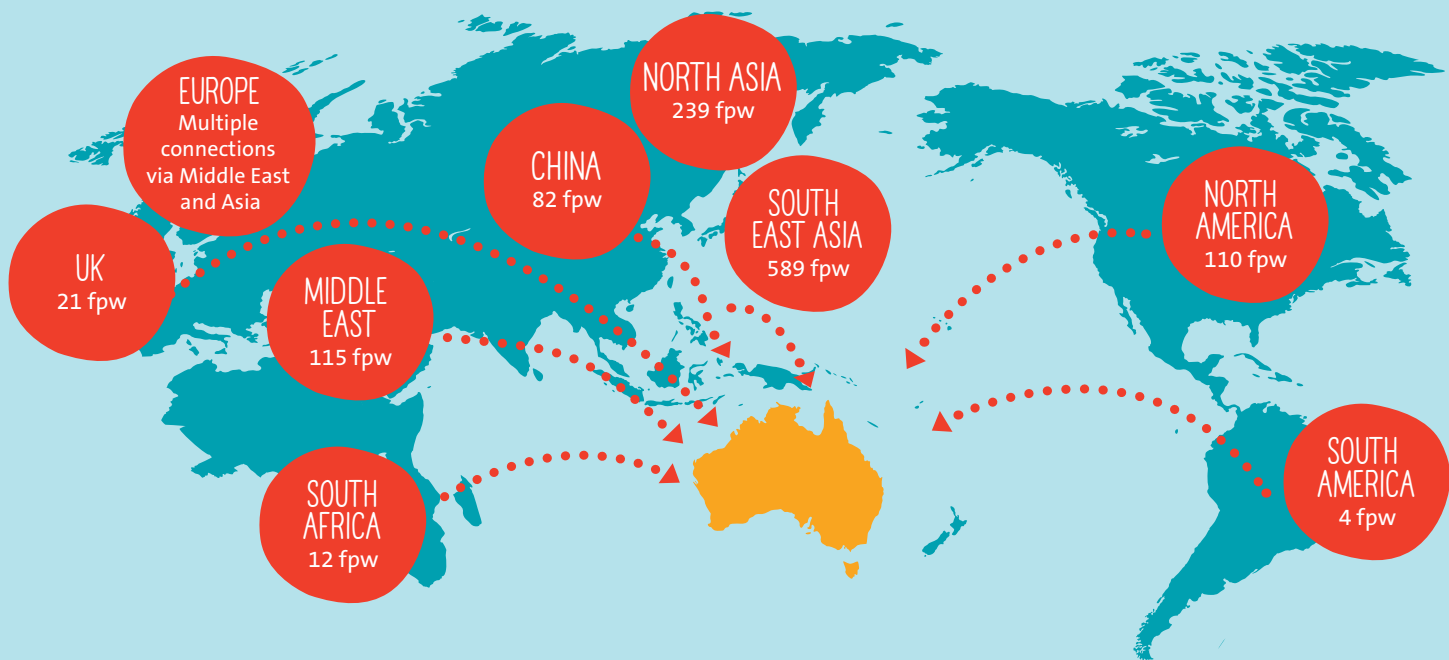

AUSTRALIA – AT THE CENTRE OF THE WORLD

1,670

International fpw***

22.4 MILLION

International seats to Australia
year ending December 2015

* Austrade.gov.au
** Times Higher Education World University Rankings 2015-2016
*** fpw = Flights per week (inbound)